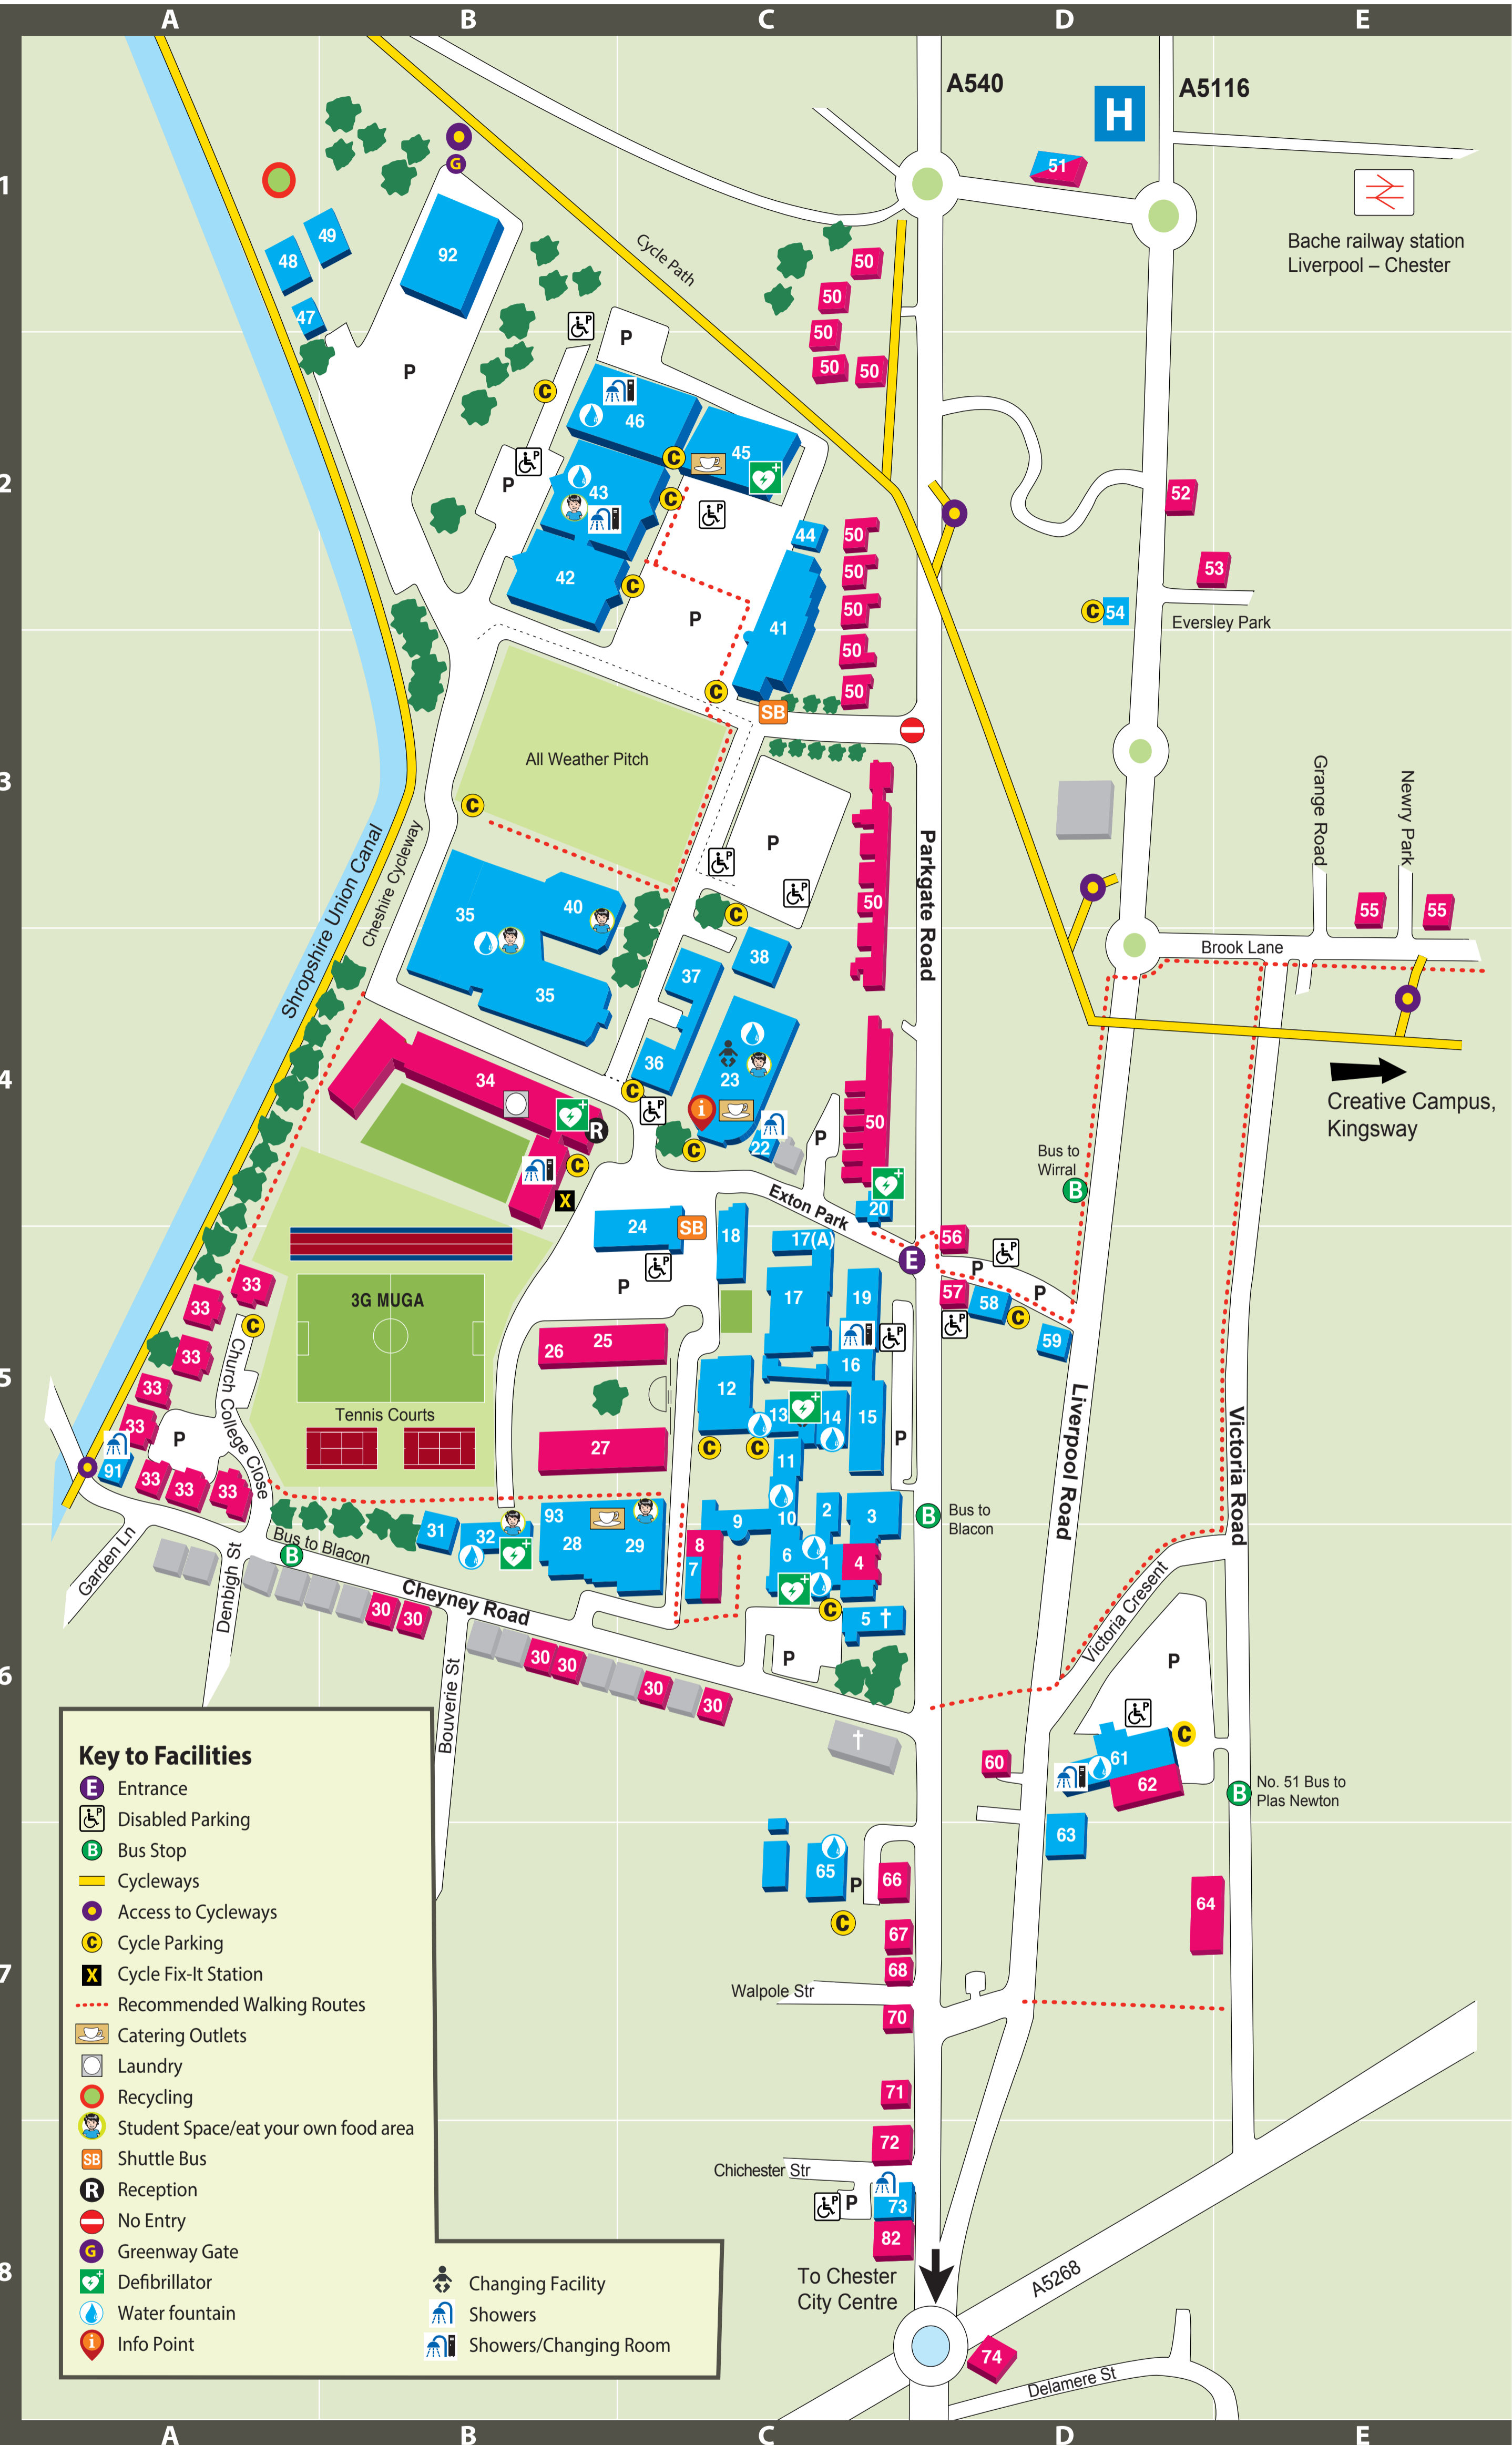

Building Name

Bache Hall	D1 51	Old College	C5 3/C5 10
Best Building	B2 42	Old College Science Laboratories	C5 10
Binks Building	C4 23	Old Nursery	A5 91
Careers and Employability Centre	C5 18	Prairie	C5 2
Chapel	C6 5	Parry Squash Courts	B6 31
Changing Rooms	C5 16	Price Tower	C5 14
Chichester House	C8 73	Porters' Lodge	C4 20
Chritchley Building	B2 43	Rigg Building	D6 61
Cloisters	C5 11	Science and Engineering Design Suite	B1 92
Dining Rooms	C6 29	Senate House	C6 6
Downes Sports Hall	C2 46	Senate House (conservatory)	C6 9
Elgan Edwards Building (67 Liverpool Road)	D2 54	Seaborne Building	B4 35
Fitness Suite	C5 13	Small Hall	C4 24
Gateway House	CH 79	Students' Union	B6 32
Costcutter General Store	C6 7	Swimming Pool	C5 19
Grounds and Gardens	A1 47	Temperance Hall	CH 77
Gymnasium	C5 15	Anna Sutton Building	C5 17
Grosvenor House	B4 34	Anna Sutton Annex	C5 17(A)
Hollybank	D5 58	Thomas Building	C5 12
Hollybank Lodge	D5 59	UoC Workspace - Alexandra House	C4 37
24 Liverpool Road	D7 63	UoC Workspace - Catherine House	C4 36
Longfield House (Chaplaincy Centre)	C4 22	UoC Workspace - Margaret House	C4 38
Maintenance Office	B1 49	Varsity Bar	B6 28
Maintenance Stores	A1 48	Vicarage	C7 65
Molloy Hall	B3 40	Westminster Building	C2 45
Multi Faith Space	C2 44	Wheeler Building (Riverside)	CH 82
NoWFOOD Centre	C2 41		

City Centre (Grid Reference CH)

Key to Facilities

- Entrance
- Disabled Parking
- Bus Stop
- Cycleways
- Access to Cycleways
- Cycle Parking
- Cycle Fix-It Station
- Recommended Walking Routes
- Catering Outlets
- Laundry
- Recycling
- Student Space/eat your own food area
- Shuttle Bus
- Reception
- No Entry
- Greenway Gate
- Defibrillator
- Water fountain
- Info Point
- Changing Facility
- Showers
- Showers/Changing Room