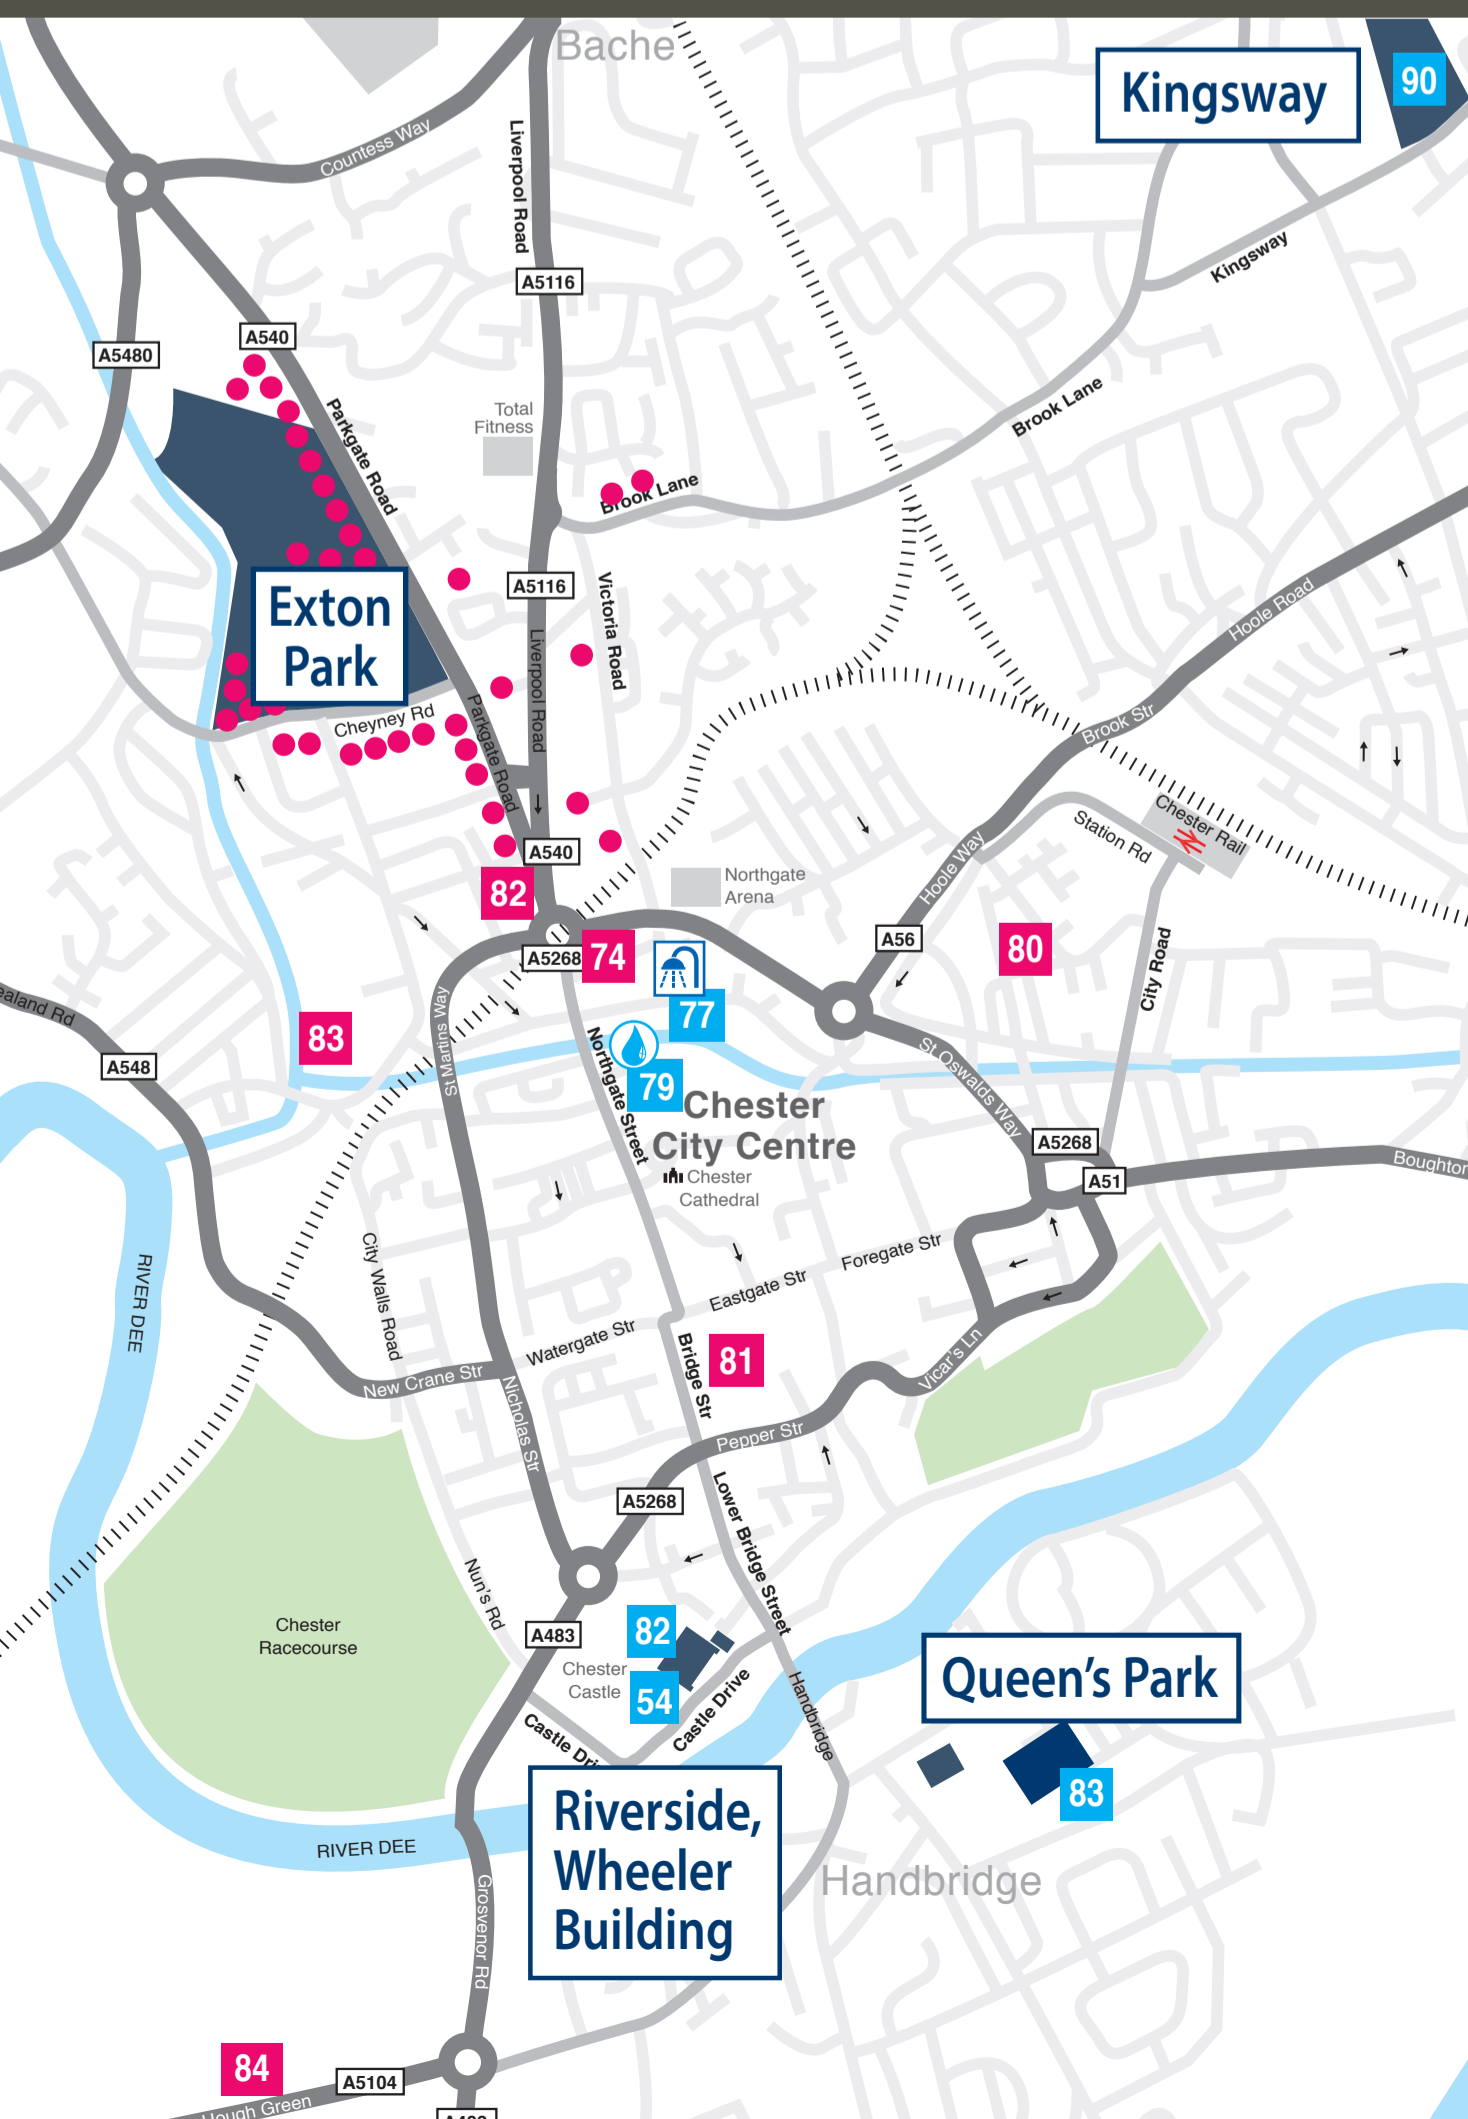

Building Name

Bache Hall	D1 51	Old College	C5 3/C5 10
Best Building	B2 42	Old College Science Laboratories	C5 10
Binks Building	C4 23	Old Nursery	A5 91
Careers and Employability Centre	C5 18	Prairie	C5 2
Chapel	C6 5	Parry Squash Courts	B6 31
Changing Rooms	C5 16	Price Tower	C5 14
Chichester House	C8 73	Porters' Lodge	C4 20
Chritchley Building	B2 43	Rigg Building	D6 61
Cloisters	C5 11	Science and Engineering Design Suite	B1 92
Dining Rooms	C6 29	Senate House	C6 6
Downes Sports Hall	C2 46	Senate House (conservatory)	C6 9
Elgan Edwards Building (67 Liverpool Road)	D2 54	Seaborne Building	B4 35
Fitness Suite	C5 13	Small Hall	C4 24
Gateway House	CH 79	Students' Union	B6 32
Costcutter General Store	C6 7	Swimming Pool	C5 19
Grounds and Gardens	A1 47	Temperance Hall	CH 77
Gymnasium	C5 15	Anna Sutton Building	C5 17
Grosvenor House	B4 34	Anna Sutton Annex	C5 17(A)
Hollybank	D5 58	Thomas Building	C5 12
Hollybank Lodge	D5 59	UoC Workspace - Alexandra House	C4 37
24 Liverpool Road	D7 63	UoC Workspace - Catherine House	C4 36
Longfield House (Chaplaincy Centre)	C4 22	UoC Workspace - Margaret House	C4 38
Maintenance Office	B1 49	Varsity Bar	B6 28
Maintenance Stores	A1 48	Vicarage	C7 65
Molloy Hall	B3 40	Westminster Building	C2 45
Multi Faith Space	C2 44	Wheeler Building (Riverside)	CH 82
NoWFOOD Centre	C2 41		

City Centre (Grid Reference CH)

Key to Facilities

- Entrance
- Disabled Parking
- Bus Stop
- Cycleways
- Access to Cycleways
- Cycle Parking
- Cycle Fix-It Station
- Recommended Walking Routes
- Catering Outlets
- Laundry
- Recycling
- Student Space/eat your own food area
- Shuttle Bus
- Reception
- No Entry
- Greenway Gate
- Defibrillator
- Water fountain
- Info Point
- Changing Facility
- Showers
- Showers/Changing Room